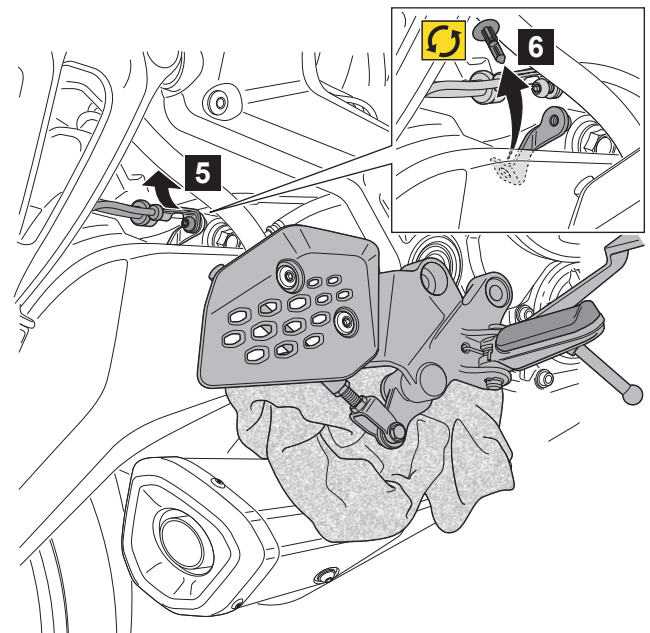

Chain Guard MT-07 (2025)

Posnr.	QTY	
①	1	
②	1	
③	1	
④	3	 Ø20xØ9,0x7,5 DØ14,0 S2,5
⑤	3	 Ø17xØ6,2 mm D8,8 H9,0
⑥	3	 M6X18X1,5
⑦	3	 M6x20
⑧	2	 M5x6

Easy, suitable for novice with little experience

Fairly easy, suitable for beginner with some experience

Fairly difficult, suitable for competent DIY mechanic

Difficult, suitable for experienced DIY mechanic

Very difficult, suitable for expert DIY or professional

Chain Guard MT-07 (2025)