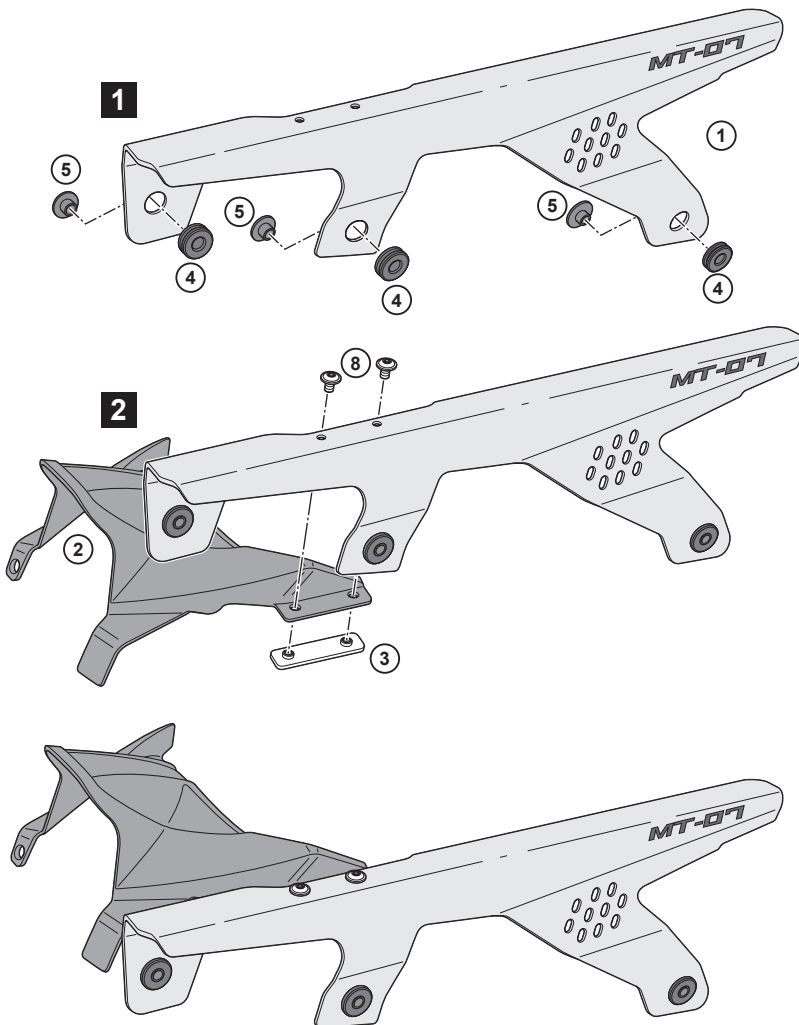

Chain Guard MT-07 (2025)

Posnr.	QTY	
①	1	
②	1	
③	1	
④	3	 Ø20xØ9,0x7,5 DØ14,0 S2,5
⑤	3	 Ø17xØ6,2 mm D8,8 H9,0
⑥	3	 M6X18X1,5
⑦	3	 M6x20
⑧	2	 M5x6

Easy, suitable for novice with little experience

Fairly easy, suitable for beginner with some experience

Fairly difficult, suitable for competent DIY mechanic

Difficult, suitable for experienced DIY mechanic

Very difficult, suitable for expert DIY or professional

Chain Guard MT-07 (2025)