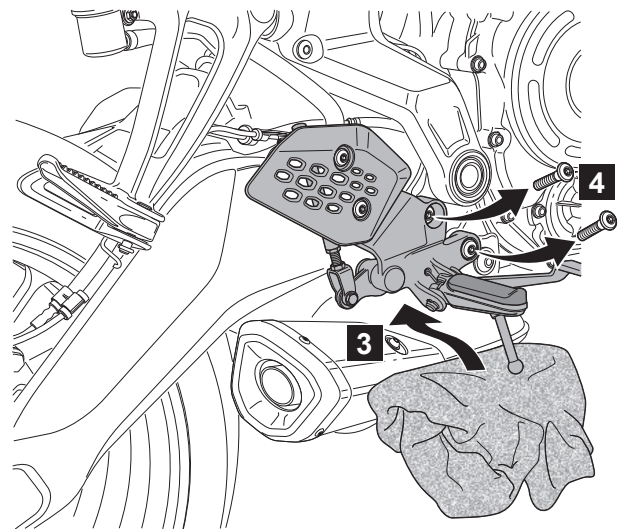

Chain Guard MT-07 (2025)

Posnr.	QTY	
①	1	
②	1	
③	1	
④	3	 Ø20xØ9,0x7,5 DØ14,0 S2,5
⑤	3	 Ø17xØ6,2 mm D8,8 H9,0
⑥	3	 M6X18X1,5
⑦	3	 M6x20
⑧	2	 M5x6

Easy, suitable for novice with little experience

Fairly easy, suitable for beginner with some experience

Fairly difficult, suitable for competent DIY mechanic

Difficult, suitable for experienced DIY mechanic

Very difficult, suitable for expert DIY or professional

Chain Guard MT-07 (2025)