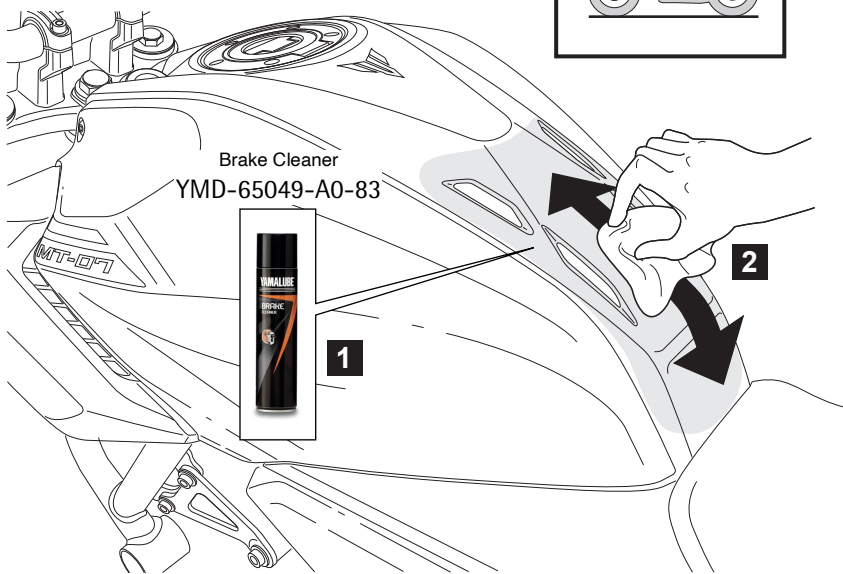

BLW-FTPAD-\*\*-\*\*-\*\*

TANK PAD MT-07 2025

Posnr.	QTY	
①	1	

Easy, suitable for novice with little experience 

Fairly easy, suitable for beginner with some experience 

Fairly difficult, suitable for competent DIY mechanic 

Difficult, suitable for experienced DIY mechanic 

Very difficult, suitable for expert DIY or professional 