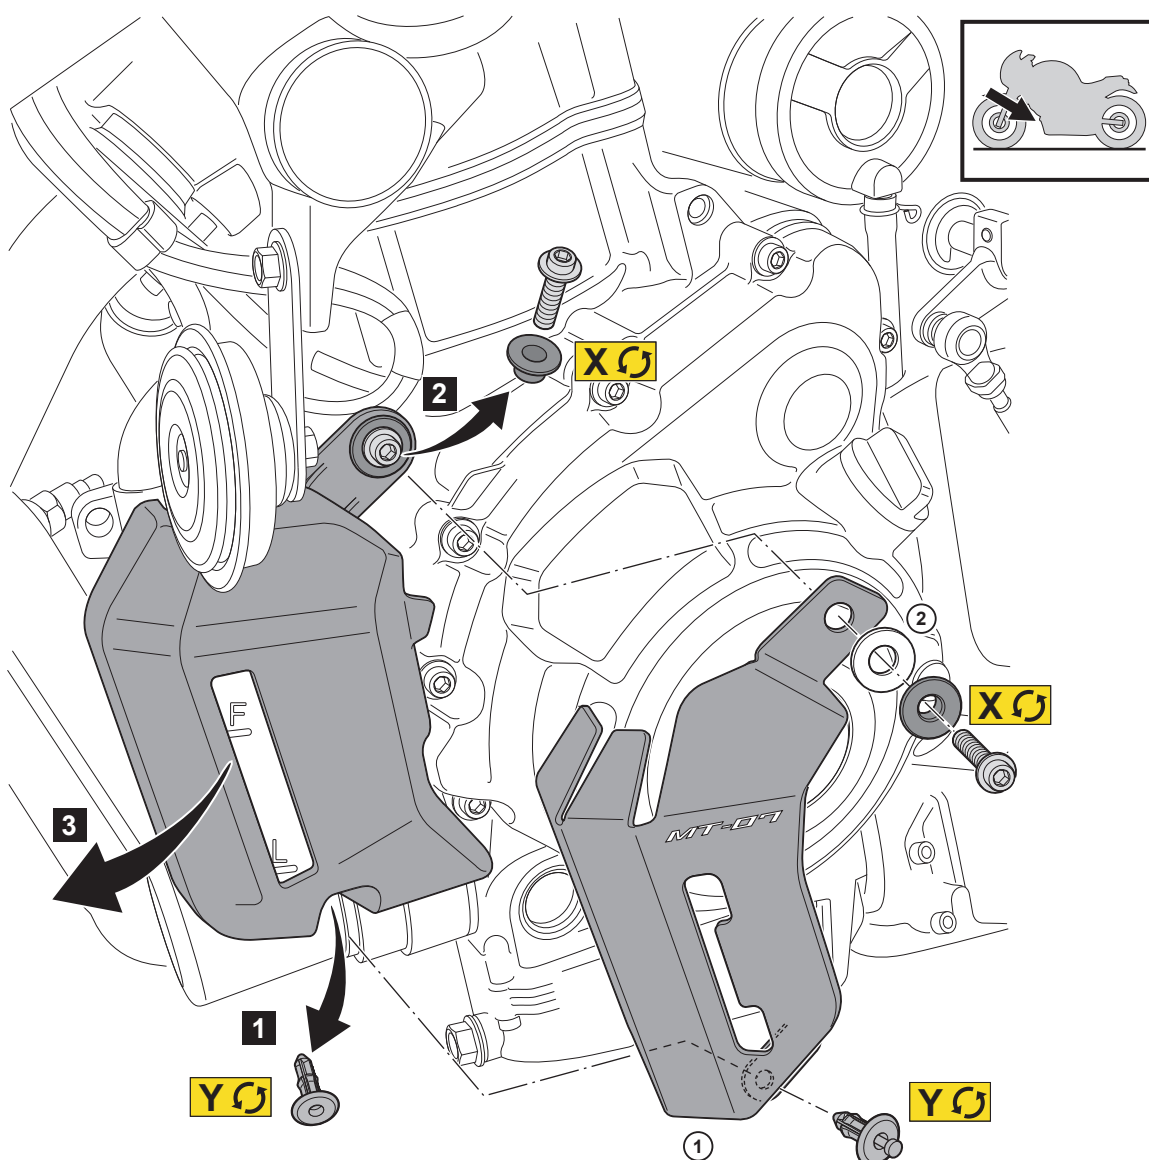

Coolant Reservoir Cover MT-07 (2025)

Posnr.	QTY	
①	1	
②	1	 Ø20xØ10,5x1,5mm

Easy, suitable for novice with little experience

Fairly easy, suitable for beginner with some experience

Fairly difficult, suitable for competent DIY mechanic