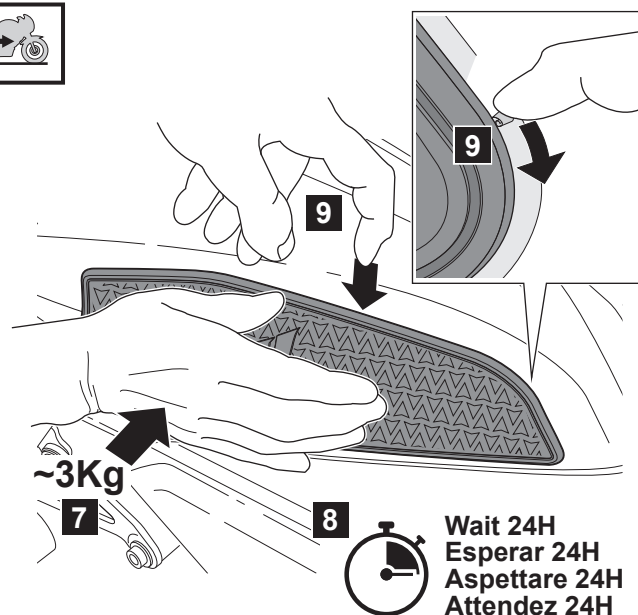

HDR SIDE TANK PAD SET MT-07 2025

Posnr.	QTY	
①	1	

Easy, suitable for novice with little experience

Fairly easy, suitable for beginner with some experience

Fairly difficult, suitable for competent DIY mechanic

Difficult, suitable for experienced DIY mechanic

Very difficult, suitable for expert DIY or professional