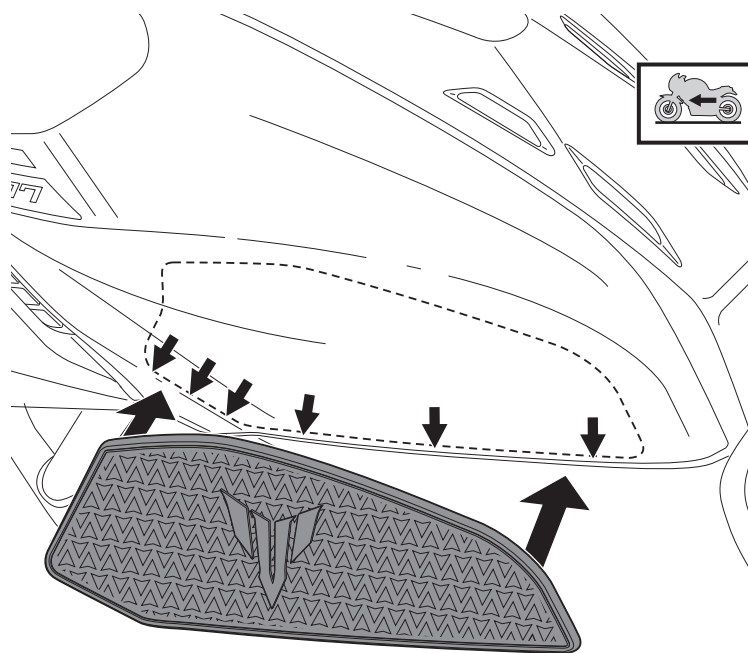

HDR SIDE TANK PAD SET MT-07 2025

Posnr.	QTY	
①	1	

Easy, suitable for novice with little experience

Fairly easy, suitable for beginner with some experience

Fairly difficult, suitable for competent DIY mechanic