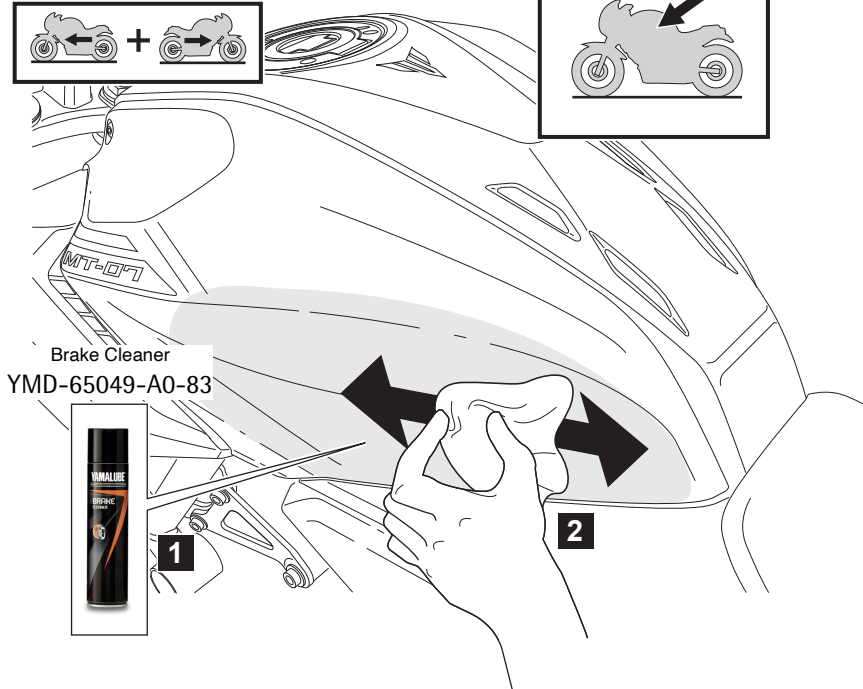

HDR SIDE TANK PAD SET MT-07 2025

Posnr.	QTY	
①	1	

Easy, suitable for novice with little experience

Fairly easy, suitable for beginner with some experience

Fairly difficult, suitable for competent DIY mechanic