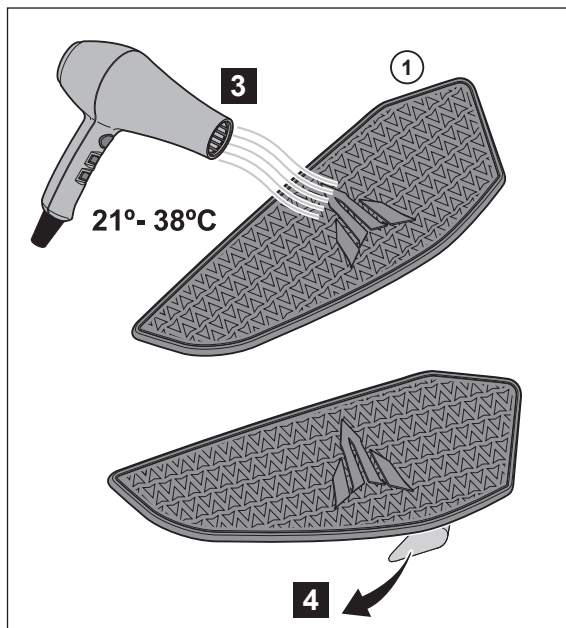

HDR SIDE TANK PAD SET MT-07 2025

Posnr.	QTY	
①	1	

Easy, suitable for novice with little experience

Fairly easy, suitable for beginner with some experience

Fairly difficult, suitable for competent DIY mechanic