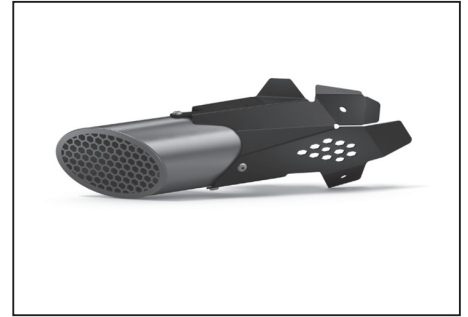

BLW-FMPGE-**-**

MOTOGP-STYLE Exhaust Cover MT-07 (2025)

Posnr.	QTY	
①	1	

Easy, suitable for novice with little experience

Fairly easy, suitable for beginner with some experience

Fairly difficult, suitable for competent DIY mechanic