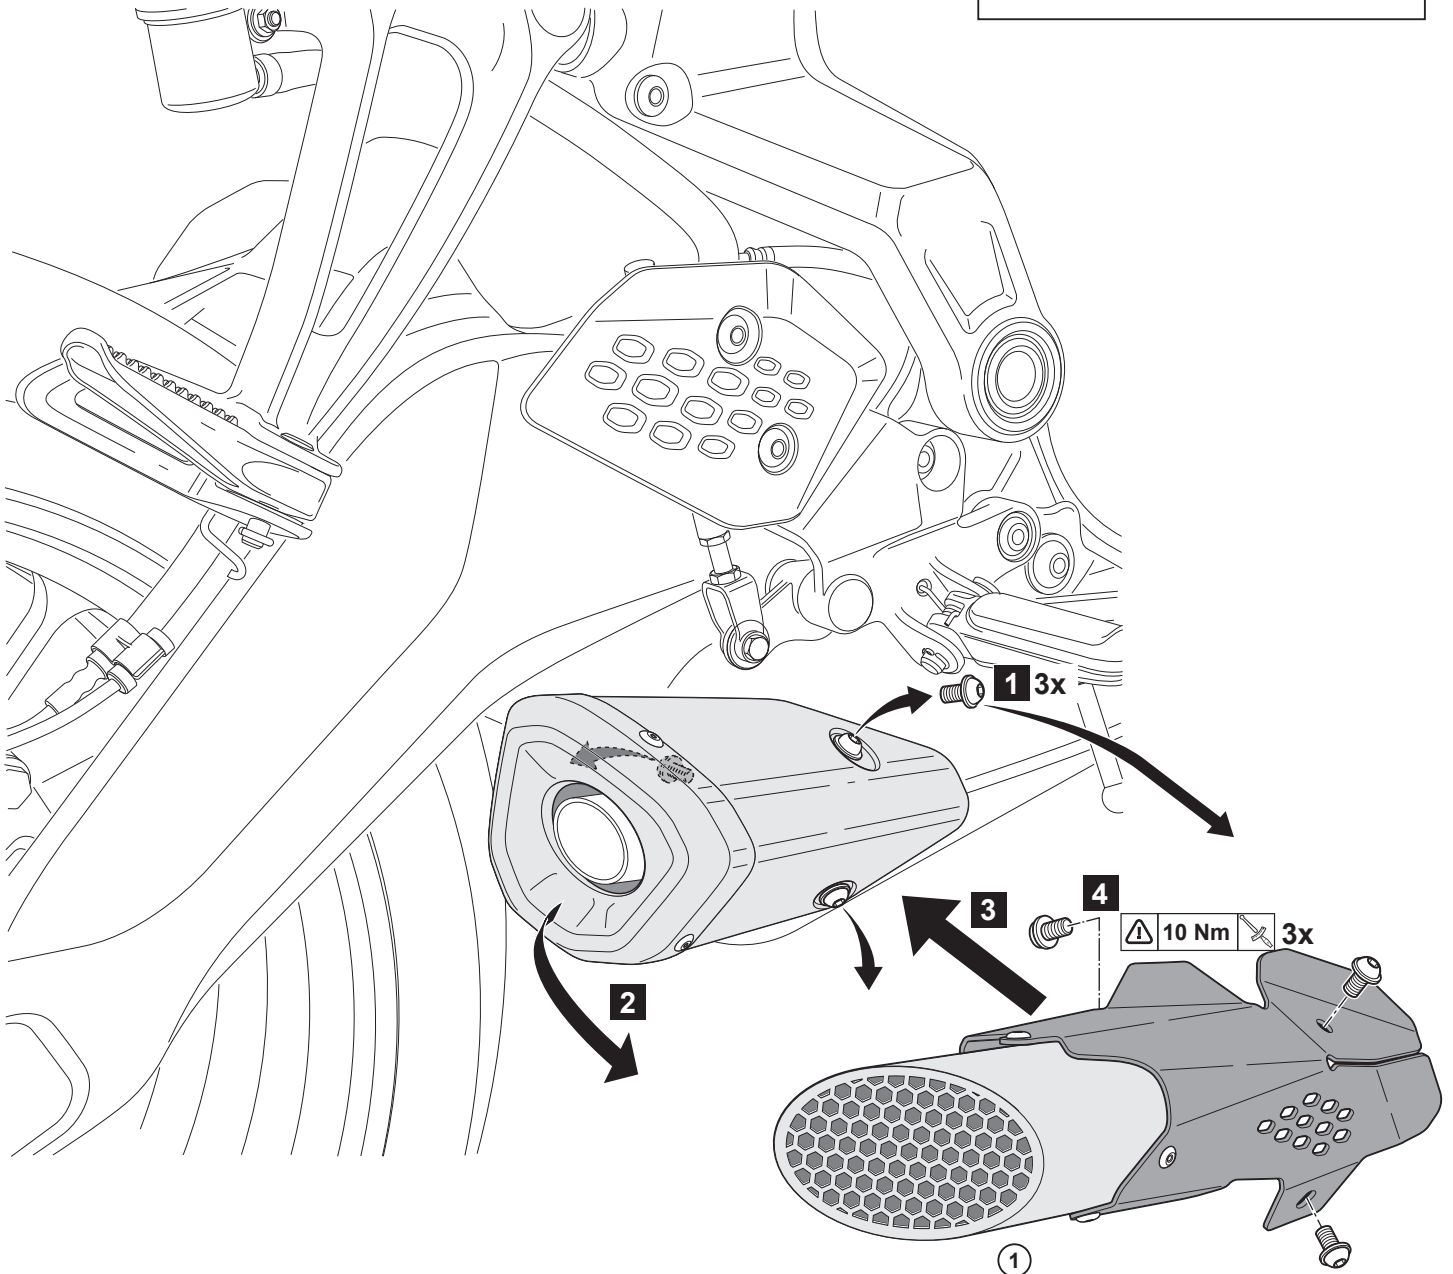

BLW-FMPGE-**-**

MOTOGP-STYLE Exhaust Cover MT-07 (2025)

Posnr.	QTY	
①	1	

Easy, suitable for novice with little experience

Fairly easy, suitable for beginner with some experience

Fairly difficult, suitable for competent DIY mechanic

Difficult, suitable for experienced DIY mechanic

Very difficult, suitable for expert DIY or professional